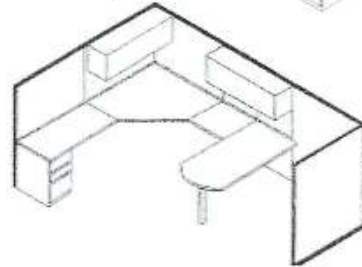

8' x 8'
Administrative
Workstation
#6

8' x 8'
L-Shaped
Management
Workstation
#7

12' x 8'
Management
Workstation
#8

8' x 8'
U-Shaped
Management
Workstation
#9

12' x 10'
Executive
Workstation
#10

8' x 6'
Reception
Workstation
#11

6' x 6'
Reception
Workstation
#12

5708 N. Shepherd Drive, B-6
Houston, Texas 77091
713-694-2747
Fax: 713-694-2748

Brand New / Scratch & Dent / Used

35,000 sq. ft. of Office Furniture and Much, Much, More!